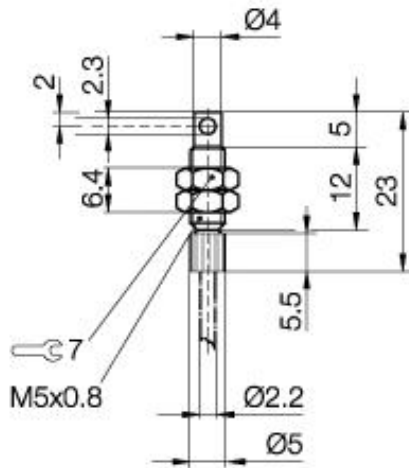

Accessories: Fiberoptic BFO D22-LA-AC-20

PX0980

Common Data

Version

Usable with

Ambient temperature

Sensing range

90° end fitting

with fiber optics BFO D22-LD-
EAK-10-20

-40°C...+70°C

150mm

Mechanical Data

Measurements WxHxD or Dia x D

Material

Mounting

M5 x 23

stainless steel, glass

with thread M5x0,8

Datasheet number::

Definitions see general catalog.

If not otherwise noted, ratings according to
IEC 60947-5-2 (DIN EN60947-5-2)

Balluff GmbH
Schurwaldstrasse 9
73765 Neuhausen a.d.F.
Phone (07158) 173-0 Fax (07158) 5010